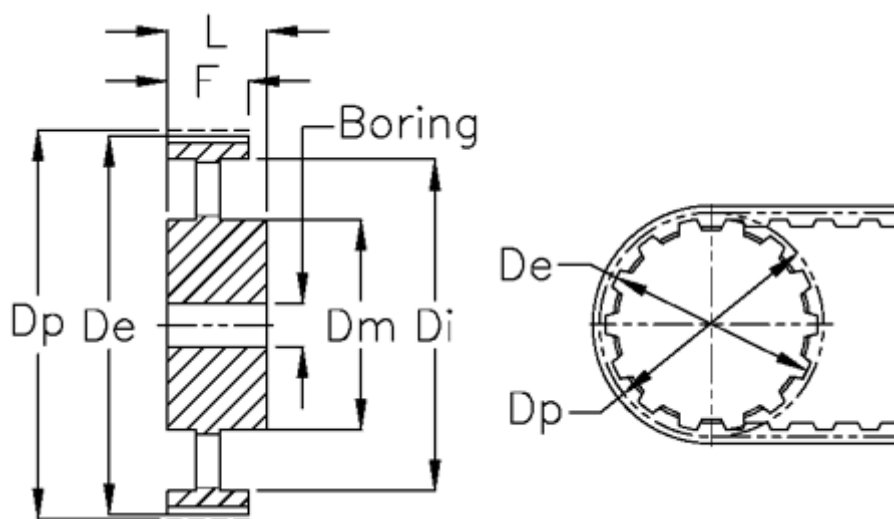

Article number: 604146072037

Description: Timing belt pulley with hub
72 XL 037

Measures

De	= 115.92	Pre-drilled	= 8
Di	= 100	Tooth number	= 72
Dm	= 38	Weight	= 0.23
Dp	= 116.43	Width	= XL 037
F	= 14.3		
L	= 25.4		
Max bore	= 23		
Pitch	= 1/5"		